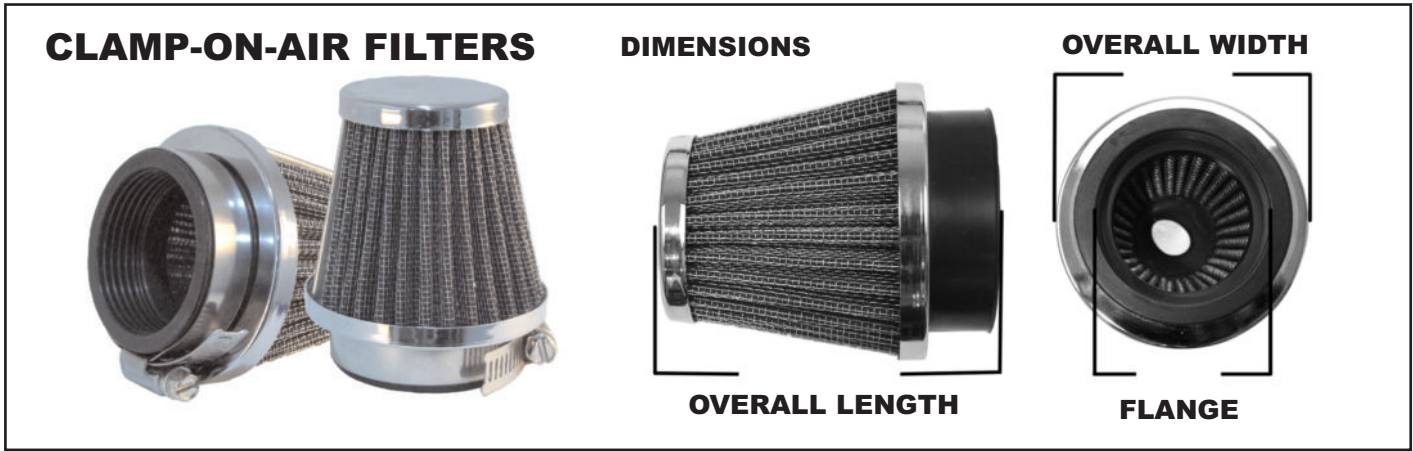

EMGO #	FLANGE	OVERALL WIDTH	LENGTH
12-55728	I.D. 28MM	2-1/4"	2"
12-55735	I.D. 35MM	2-1/2"	2"
12-55739	I.D. 39MM	3"	2-3/4"
12-55742	I.D. 42MM	3"	2-3/4"
12-55746	I.D. 46MM	3"	2-3/4"

EMGO #	FLANGE	OVERALL WIDTH	LENGTH
12-55748	I.D. 48MM	3"	2-3/4"
12-55752	I.D. 52MM	3"	2-3/4"
12-55754	I.D. 54MM	3"	2-3/4"
12-55760	I.D. 60MM	3"	2-7/16"
12-55780	I.D. 45MM	3-3/4"	2-1/2"