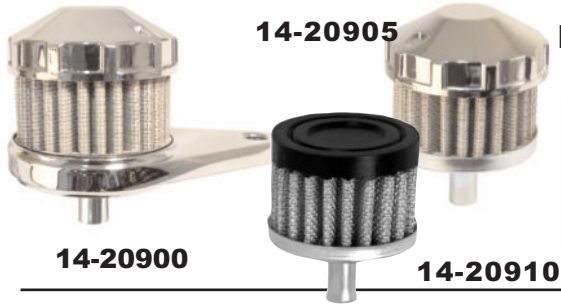

REPLACEMENT CRANKCASE BREATHER FILTERS

EMGO	VENT DIA.	DIAMETER	HEIGHT	TOP	BASE
*14-20900	3/8" (10mm) male	2" (50mm)	2" (50mm)	CHROME	PLATED STEEL
*Includes diecast aluminum mounting plate with 5/16" (8mm) mounting hole					
14-20905	3/8" (10mm) male	2" (50mm)	2" (50mm)	CHROME	PLATED STEEL
14-20910	3/8" (10mm) male	2" (50mm)	1 9/16" (40mm)	RUBBER	PLATED STEEL

PLASTIC FUEL FILTERS

14-34421
FUEL FILTER
1/4" FITTING
2" LONG
15 PCS
PER CARD

14-34441
FUEL FILTER
1/4" FITTING
4" LONG
10 PCS PER
CARD

14-34442
FUEL FILTER
5/16" FITTING
4" LONG
10 PCS
PER CARD

ALUMINUM FUEL FILTERS

Type	Description	5/16"	1/4"
Aluminum	Die-Cast Chrome	14-34460	14-34461
Aluminum	CNC Red	14-34430	14-34470
Aluminum	CNC Blue	14-34431	14-34471
Aluminum	CNC Black	14-34432	14-34472
Aluminum	CNC Purple	14-34433	14-34473
Aluminum	CNC Gold	14-34434	14-34474

OUR REPLACEMENT ALUMINUM FUEL FILTERS ARE AVAILABLE IN DIE-CAST OR CNC MACHINED. CHOOSE BETWEEN 5/16" AND 1/4" SIZES, AND MULTIPLE COLORS. EACH HAS A CLEANABLE BRASS FILTER ELEMENT.