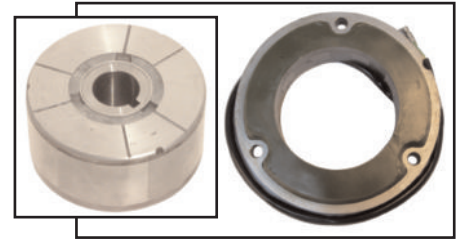

ELECTRICAL